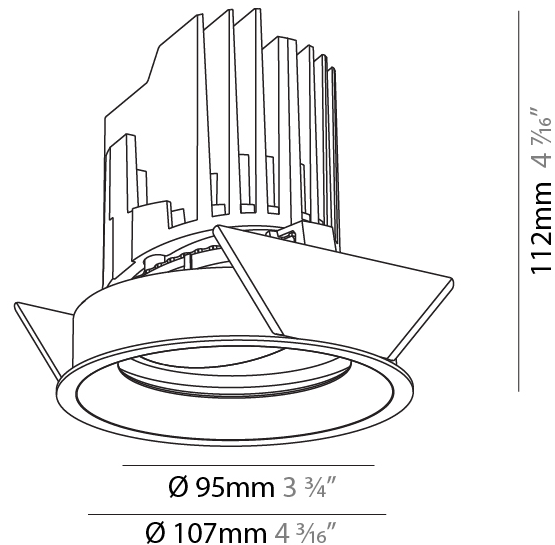

GENERAL

Series: Bioniq
 Subseries: Bioniq Round Adjustable
 Brand: Prolicht
 Division: Architectural
 Mounting Type: Recessed
 Mounting Location: Ceiling
 Subcategory: Downlight

PHYSICAL

Shape: Round
 Diameter (mm): 107
 Diameter (in): 4 3/16
 Height (mm): 112
 Height (in): 4 7/16
 Ceiling Thickness (mm): 10 / 12.5 / 15
 Ceiling Thickness (in): 3/8 or 1/2 or 9/16
 Min. Recessing Depth (mm): 130
 Min. Recessing Depth (in): 5 1/8
 Light Distribution: Adjustable / Downlight
 Weight (kg): 0.47
 Weight (lbs): 1.04
 Fixture Finish: SSR / BKV / CWI / CRY / HAB / LAG / UFT / ITA / RUA / RUR / MIC / FTG / MYG / TWT / LOD / PUS / FRO / FUP / KIA / POP / BLS / SPG / MEY / GOH / GUM / CHC / COM / ABZ / JAG / OBR / MOS / ROR
 Fixture Material: Aluminum Die Cast
 Cut-out Measurements: 98mm / 3 7/8"

OPTICAL

Reflector°: 10
 Optic°: Lens Pack - No Lens
 Adjustability: Rotational 355°; Tilt 30°

RATINGS AND CERTIFICATIONS

Certified By: Certified for North American Standards
 IP rating: IP20

						
	98mm 3 7/8"	130mm 5 1/8"	10 15mm 3/8" 9/16"	30°	355°	