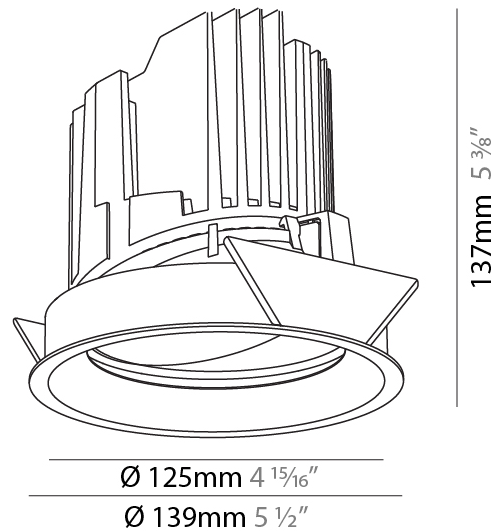

GENERAL

Series: Bioniq
 Subseries: Bioniq Round Adjustable
 Brand: Prolicht
 Division: Architectural
 Mounting Type: Recessed
 Mounting Location: Ceiling
 Subcategory: Downlight

PHYSICAL

Shape: Round
 Diameter (mm): 139
 Diameter (in): 5 1/2
 Height (mm): 137
 Height (in): 5 3/8
 Ceiling Thickness (mm): 10 / 12.5 / 15
 Ceiling Thickness (in): 3/8 or 1/2 or 9/16
 Min. Recessing Depth (mm): 150
 Min. Recessing Depth (in): 5 7/8
 Light Distribution: Adjustable / Downlight
 Weight (kg): 0.849
 Weight (lbs): 1.87
 Fixture Finish: SSR / BKV / CWI / CRY / HAB / LAG / UFT / ITA / RUA / RUR / MIC / FTG / MYG / TWT / LOD / PUS / FRO / FUP / KIA / POP / BLS / SPG / MEY / GOH / GUM / CHC / COM / ABZ / JAG / OBR / MOS / ROR
 Fixture Material: Aluminum Die Cast
 Cut-out Measurements: 130mm / 5 1/8"

OPTICAL

Reflector°: 10
 Adjustability: Rotational 355°; Tilt 30°

RATINGS AND CERTIFICATIONS

Certified By: Certified for North American Standards
 IP rating: IP54

	130mm 5 1/8"	150mm 5 7/8"	10 15mm 3/8" 9/16"	30°	355°	