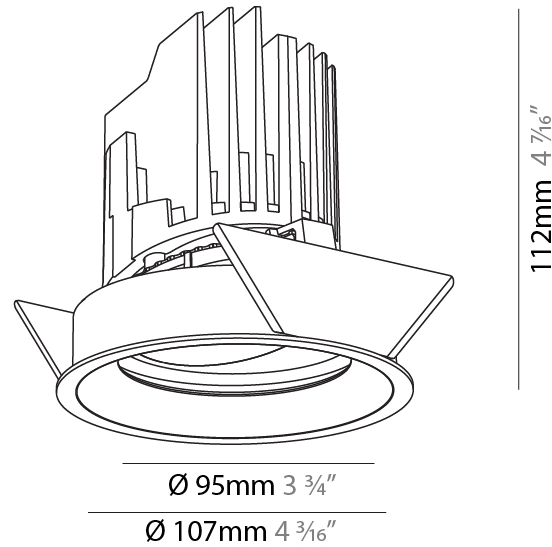

GENERAL

Series: Bioniq
 Subseries: Bioniq Round Adjustable
 Brand: Prolicht
 Division: Architectural
 Mounting Type: Recessed
 Mounting Location: Ceiling
 Subcategory: Downlight

PHYSICAL

Shape: Round
 Diameter (mm): 107
 Diameter (in): 4 3/16
 Height (mm): 112
 Height (in): 4 7/16
 Ceiling Thickness (mm): 10 / 12.5 / 15
 Ceiling Thickness (in): 3/8 or 1/2 or 9/16
 Min. Recessing Depth (mm): 130
 Min. Recessing Depth (in): 5 1/8
 Light Distribution: Adjustable / Downlight
 Weight (kg): 0.47
 Weight (lbs): 1.04
 Fixture Finish: SSR / BKV / CWI / CRY / HAB / LAG / UFT / ITA / RUA / RUR / MIC / FTG / MYG / TWT / LOD / PUS / FRO / FUP / KIA / POP / BLS / SPG / MEY / GOH / GUM / CHC / COM / ABZ / JAG / OBR / MOS / ROR
 Fixture Material: Aluminum Die Cast
 Cut-out Measurements: 98mm / 3 7/8"

OPTICAL

Reflector°: 10
 Adjustability: Rotational 355°; Tilt 30°

RATINGS AND CERTIFICATIONS

Certified By: Certified for North American Standards
 IP rating: IP20

	98mm 3 7/8"	130mm 5 1/8"	10 15mm 3/8" 9/16"	30°	355°	
A						